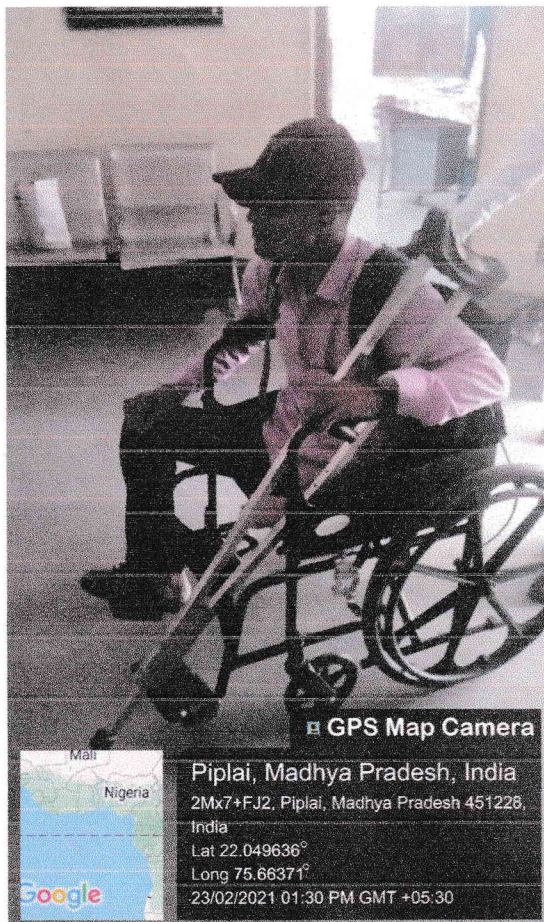

GULAB BAI YADAV SMRITI SHIKSHA MAHAVIDYALAYA, BORAWAN

NAAC
ACCREDITED
GRADE "B"

TEH-KASRAWAD, DISTRICT-KHARGONE (M.P.)

Recognized by NCTE, Affiliated by Devi Ahilya Vishwavidyalaya Indore

Assistive Devices and Adaptive Structure (For the differently abled)

S.K. Tiwari
Prof. S.K. Tiwari
Principal
Swa. Gulab Bai Yadav Smriti
Shiksha Mahavidhyalaya
BORAWAN (M.P.)