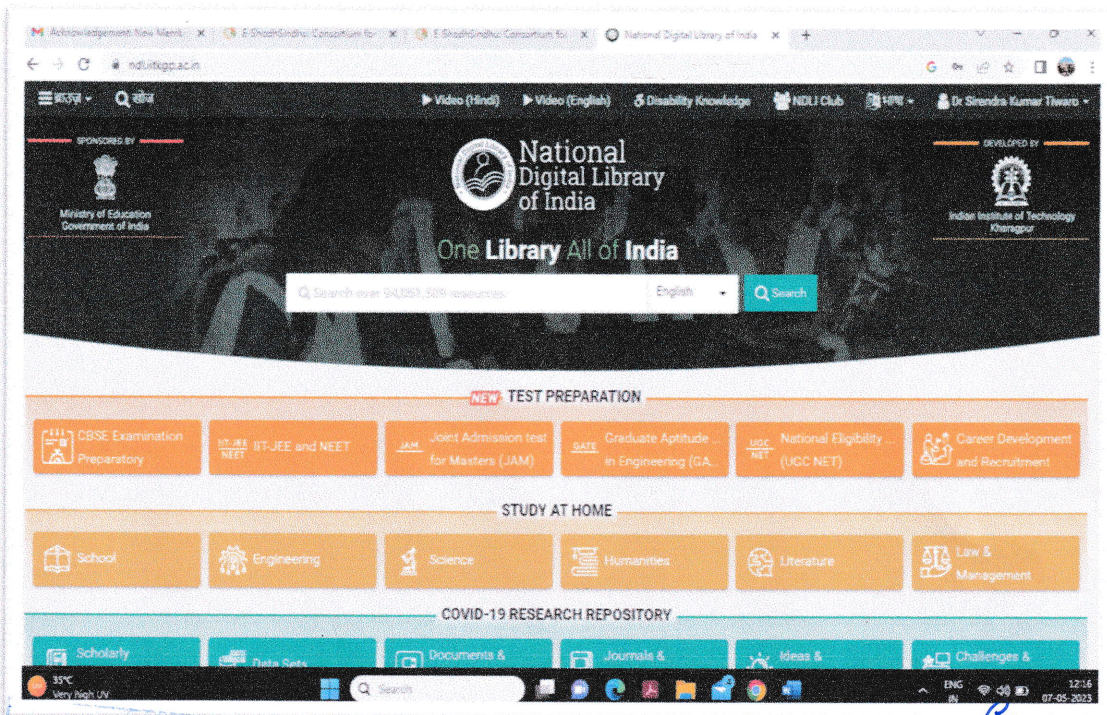

GULAB BAI YADAV SMRITI SHIKSHA MAHAVIDYALAYA, BORAWAN

NAAC
ACCREDITED
GRADE "B"

TEH-KASRAWAD, DISTRICT-KHARGONE (M.P.)

Recognized by NCTE, Affiliated by Devi Ahilya Vishwavidyalaya Indore

Prof. S.K. Tiwari
Principal
Swa. Gulab Bai Yadav Smriti
Shiksha Mahavidyalaya
BORAWAN (M.P.)

www.gbyssm.com

Telephone No: 07282-277854

Email: principal.gbyssm@gmail.com