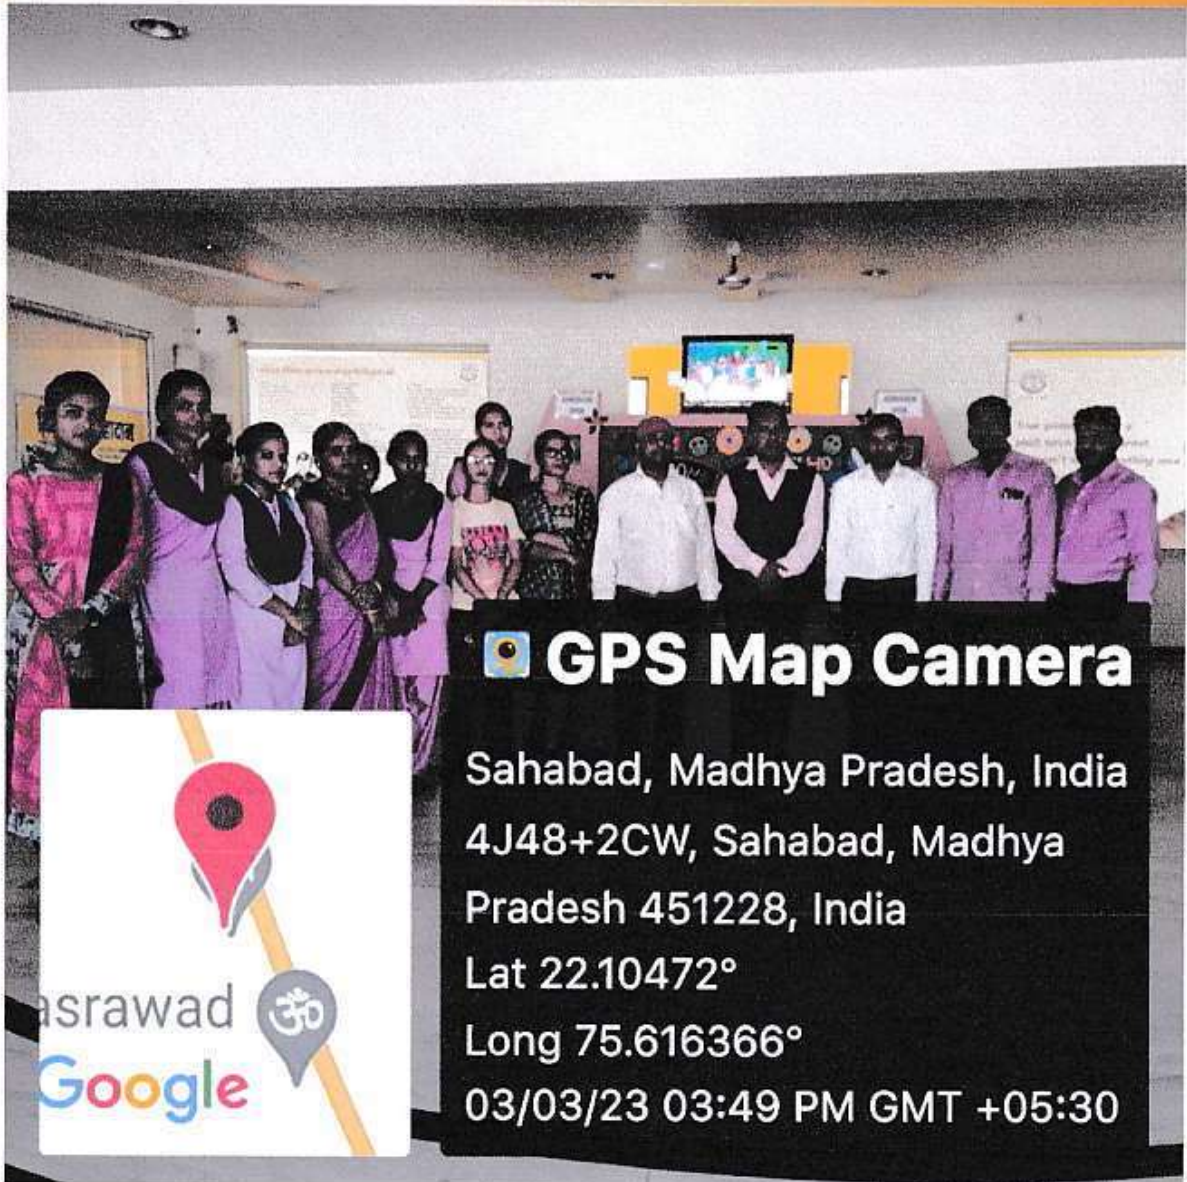

GULAB BAI YADAV SMRITI SHIKSHA MAHAVIDYALAYA

BORAWAN

NAAC
ACCREDITED
GRADE "B"

TEH-KASRAWAD, DISTRICT-KHARGONE (M.P.)

Recognized by NCTE, Affiliated by Devi Ahilya Vishwavidyalaya Indore

Prof. S.K. Tiwari
Principal
Swa. Gulab Bai Yadav Smriti
Shiksha Mahavidhyalaya
BORAWAN (M.P.)