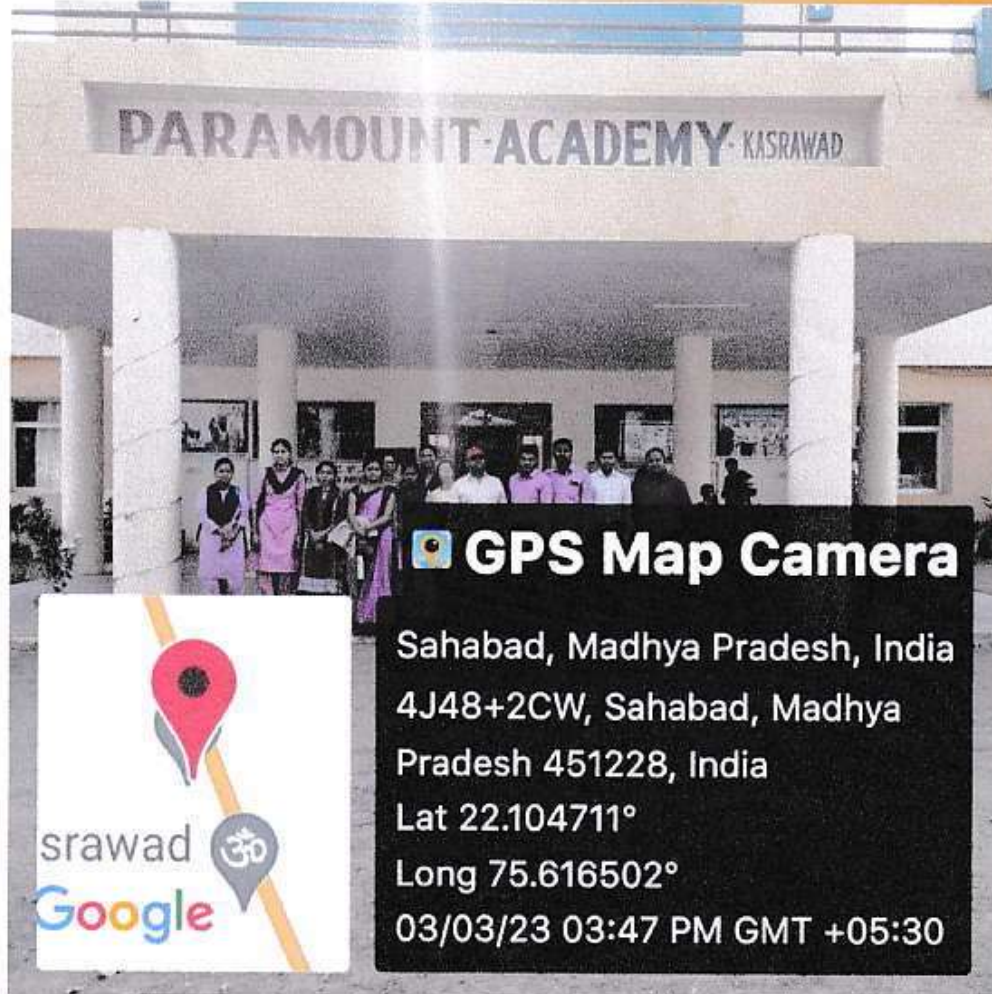

**Collaboration between
Gulab Bai Yadav Smriti Shiksha Mahavidhyalaya (GBYSSM), Borawan
and
Pramount Academy at Kasrawad**

The Paramount Academy situated at Kasrawad is one of the best schools in the local area. The practice teaching students got exposure to the school during their internship. But later Principal, GBYSSM decided that students of GBYSSM should visit the school so that other students can get exposure to the various curricular and extracurricular activities at the premise. The students of GBYSSM visited the school to have exposure to various teaching learning materials and aids used in the school related to different lessons and classes. The students shared that they learnt new information. After visiting the school GBYSSM student-teacher submitted their reports related to their experience at the school.

Prof. S.K. Tiwari
Principal
Swa. Gulab Bai Yadav Smriti
Shiksha Mahavidhyalaya
BORAWAN (M.P.)

GULAB BAI YADAV SMRITI SHIKSHA MAHAVIDYALAYA

BORAWAN

NAAC
ACCREDITED
GRADE "B"

TEH-KASRAWAD, DISTRICT-KHARGONE (M.P.)

Recognized by NCTE, Affiliated by Devi Ahilya Vishwavidyalaya Indore

GPS Map Camera

Sahabad, Madhya Pradesh, India

4J48+2CW, Sahabad, Madhya

Pradesh 451228, India

Lat 22.104711°

Long 75.616502°

03/03/23 03:47 PM GMT +05:30