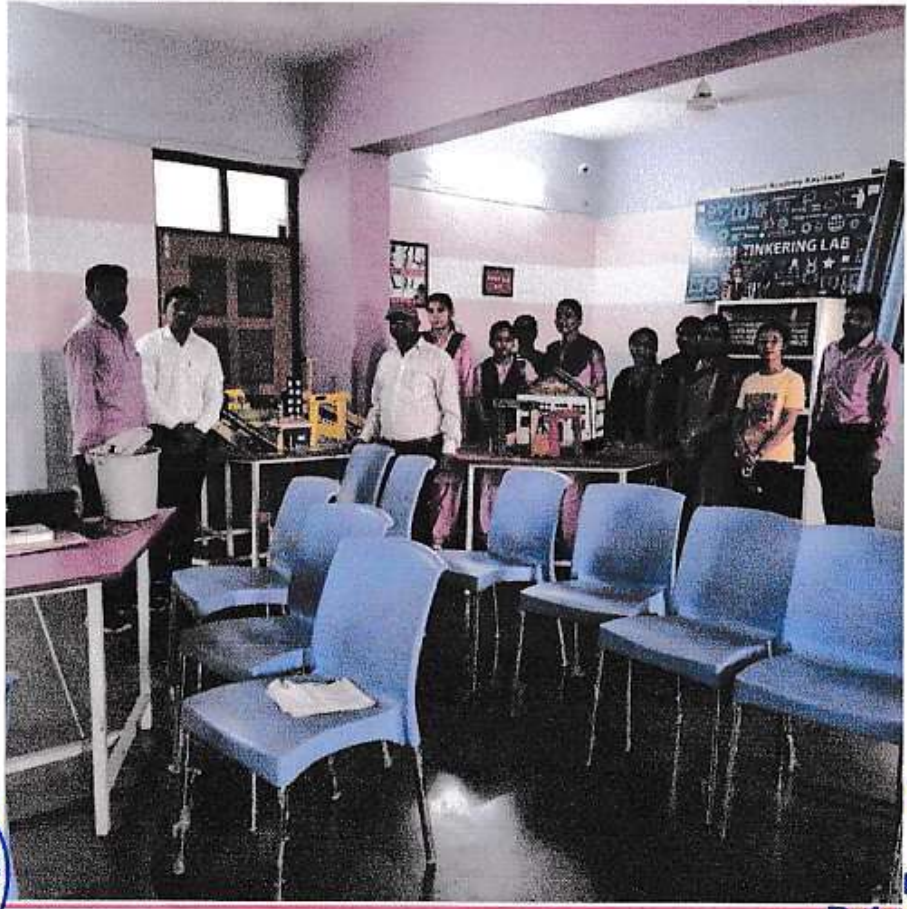

GULAB BAI YADAV SMRITI SHIKSHA MAHAVIDYALAYA BORAWAN

NAAC
ACCREDITED
GRADE "B"

TEH-KASRAWAD, DISTRICT-KHARGONE (M.P.)
Recognized by NCTE, Affiliated by Devi Ahilya Vishwavidyalaya Indore

K. Tiwari
Principal

Swa. Gulab Bai Yadav Smriti
Shiksha Mahavidhyalaya
BORAWAN (M.P.)