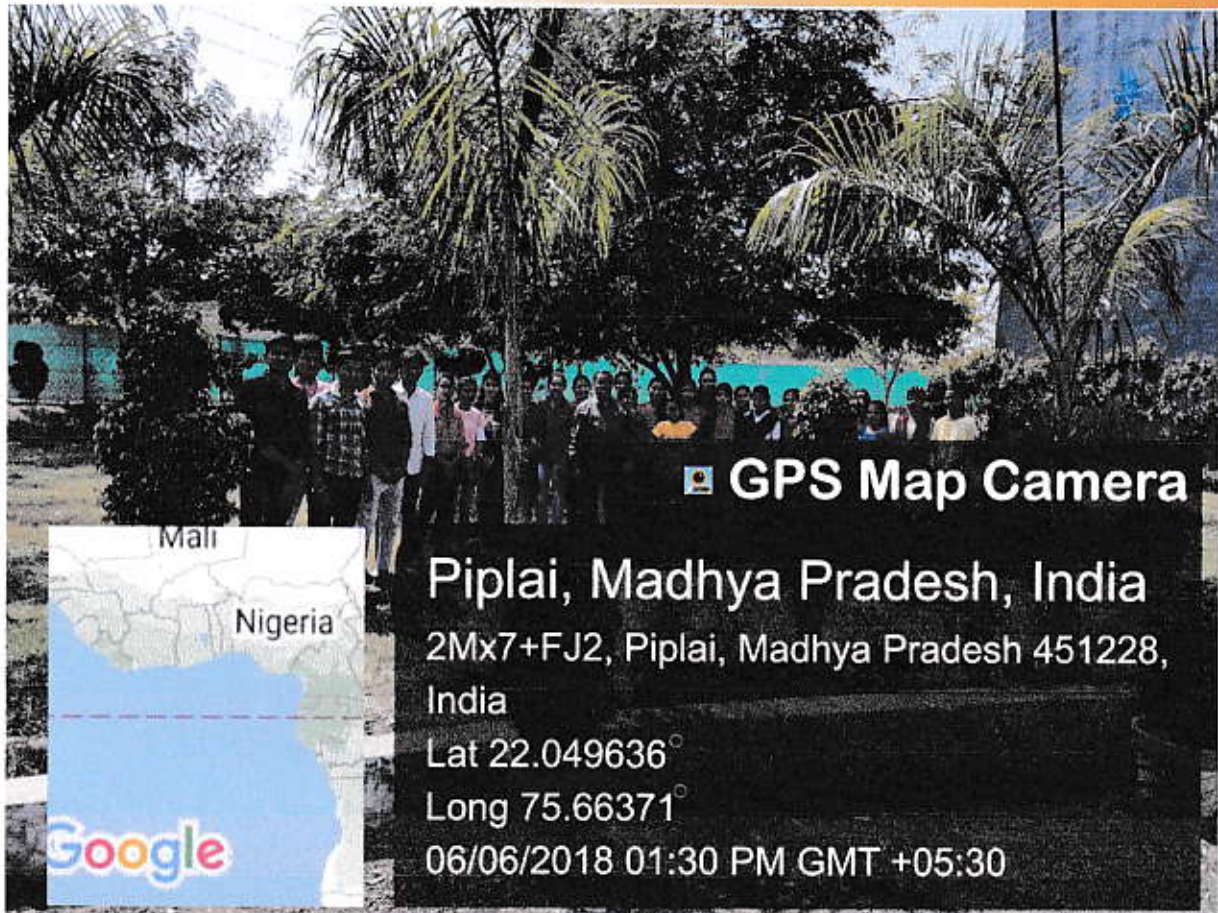

GULAB BAI YADAV SMRITI SHIKSHA MAHAVIDYALAYA, BORAWAN

NAAC
ACCREDITED
GRADE "B"

TEH-KASRAWAD, DISTRICT-KHARGONE (M.P.)
Recognized by NCTE, Affiliated by Devi Ahilya Vishwavidyalaya Indore

PRINCIPAL

Prof. S.K. Tiwari
Principal

Swa. Gulab Bai Yadav Smriti
Shiksha Mahavidhyalaya
BORAWAN (M.P.)