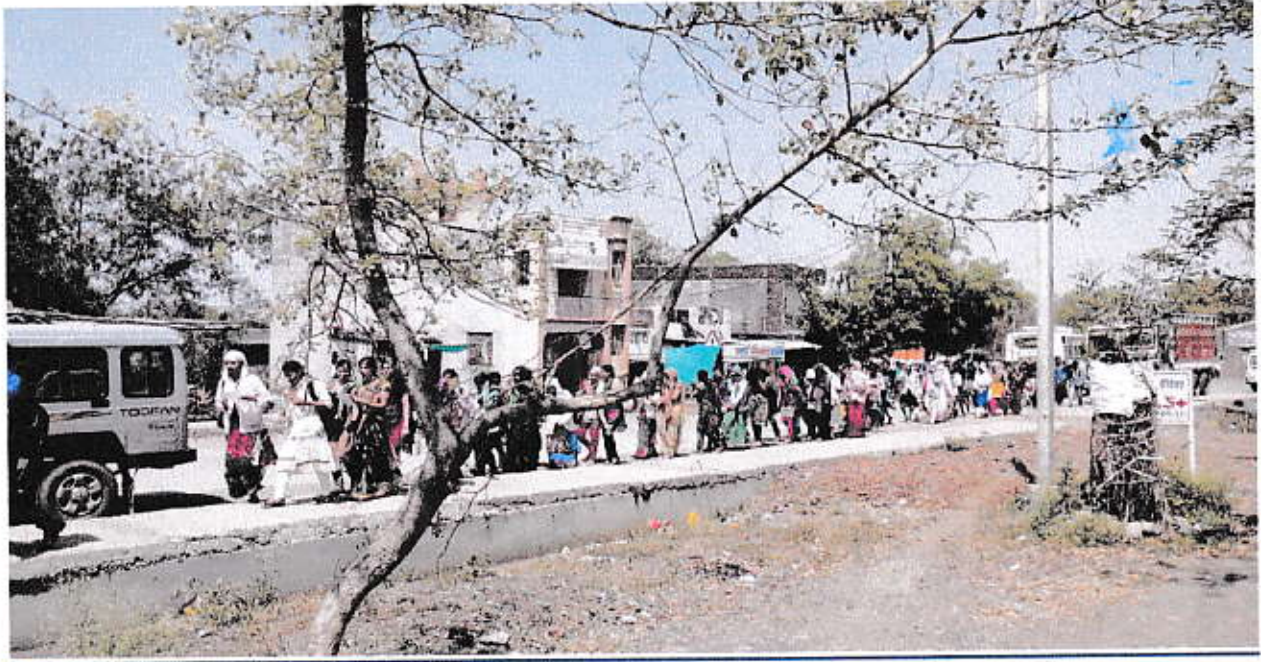

GULAB BAI YADAV SMRITI SHIKSHA MAHAVIDYALAYA, BORAWAN

NAAC
ACCREDITED
GRADE "B"

TEH-KASRAWAD, DISTRICT-KHARGONE (M.P.)

Recognized by NCTE, Affiliated by Devi Ahilya Vishwavidyalaya Indore

Prof. S.K. Tiwari
Principal
Swa. Gulab Bai Yadav Smriti
Shiksha Mahavidyalaya
BORAWAN (M.P.)