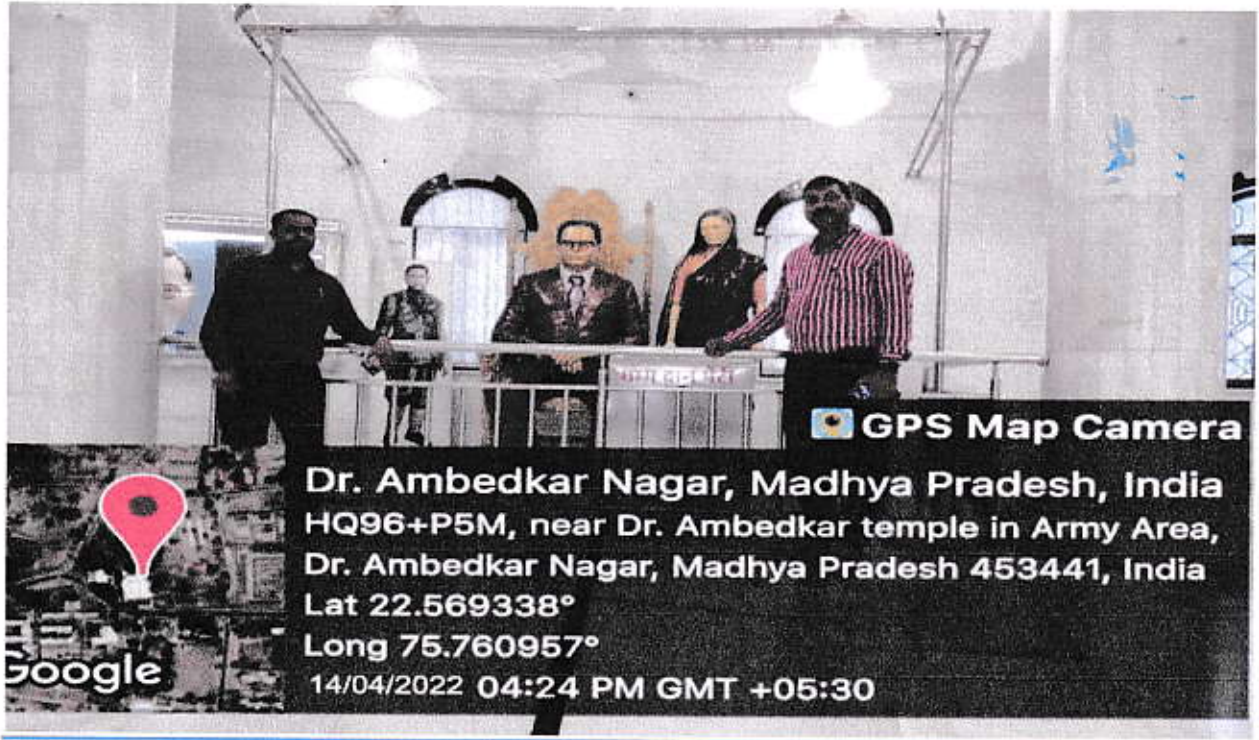

GULAB BAI YADAV SMRITI SHIKSHA MAHAVIDYALAYA,

BORAWAN

NAAC
ACCREDITED
GRADE "B"

TEH-KASRAWAD, DISTRICT-KHARGONE (M.P.)

Recognized by NCTE, Affiliated by Devi Ahilya Vishwavidyalaya Indore

GPS Map Camera

Dr. Ambedkar Nagar, Madhya Pradesh, India
HQ96+P5M, near Dr. Ambedkar temple in Army Area,
Dr. Ambedkar Nagar, Madhya Pradesh 453441, India
Lat 22.569338°
Long 75.760957°
14/04/2022 04:24 PM GMT +05:30