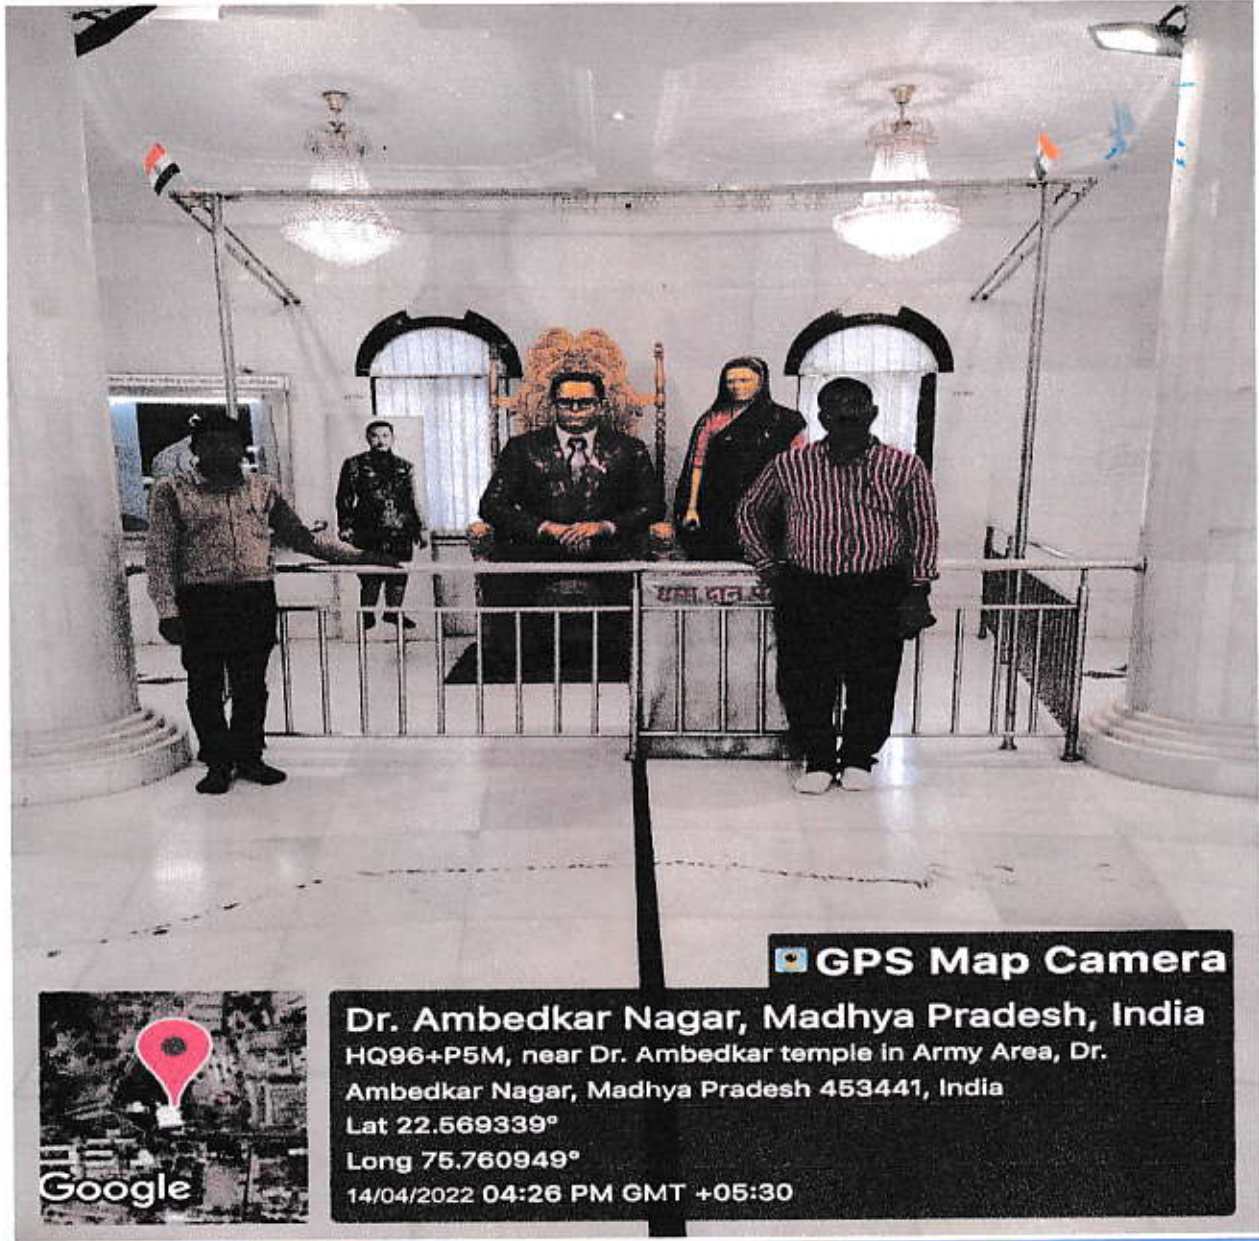

GULAB BAI YADAV SMRITI SHIKSHA MAHAVIDYALAYA, BORAWAN

NAAC
ACCREDITED
GRADE "B"

TEH-KASRAWAD, DISTRICT-KHARGONE (M.P.)

Recognized by NCTE, Affiliated by Devi Ahilya Vishwavidyalaya Indore

GPS Map Camera