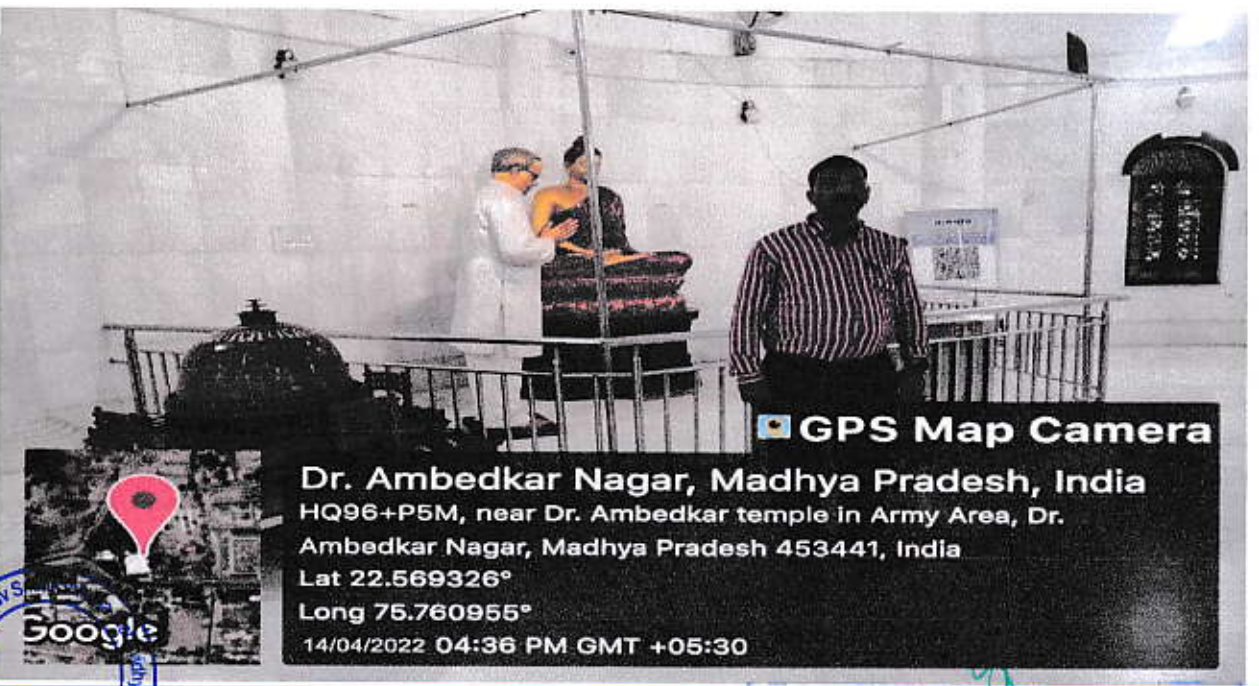

GPS Map Camera

Dr. Ambedkar Nagar, Madhya Pradesh, India
HQ96+P5M, near Dr. Ambedkar temple in Army Area, Dr.
Ambedkar Nagar, Madhya Pradesh 453441, India
Lat 22.569326°
Long 75.760955°
14/04/2022 04:36 PM GMT +05:30

Prof. S.K. Tiwari
Principal

Swa. Gulab Bai Yadav Smriti

Email: principal.gbysm@gmail.com

www.gbysm.com

Telephone No: 07282-277854