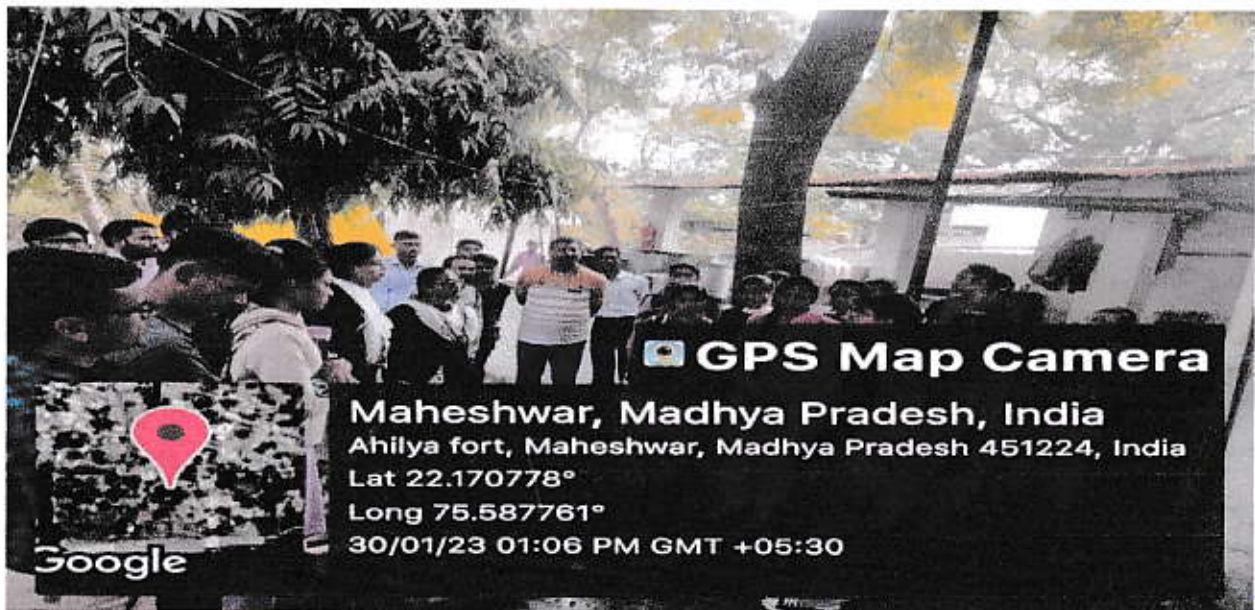

VISIT TO REHWA SOCIETY WEAVERS BY THE STUDENTS OF GBYSSM

As per the instructions of National Council of Teacher Education, New Delhi an Educational visit was made to Rewa Samiti weavers by the students of GBYSSM of B.Ed. and M.Ed. Course. Vocational Training was received from the weavers in the power loom operated by Maa Rewa Samiti, Maheshwar. Ahilya Devi School run by the Rehwa Society was also visited information was given about the educational activities and problems of the children of weavers studying in the school. Visited of the Rehwa Society developed an interest in the students towards

Vocational skills and they were also inspired by the Principal to lay emphasis on skill development. Through the visit at the Rehwa Society the students saw how they do their work and also got to learn the quality of their skills. During this Principal of the College, Dr. Surendra Kumar Tiwari and other academic staff were also present.

Prof. S.K. Tiwari
Principal

Swa. Gulab Bai Yadav Smriti
Shiksha Mahavidhyalaya