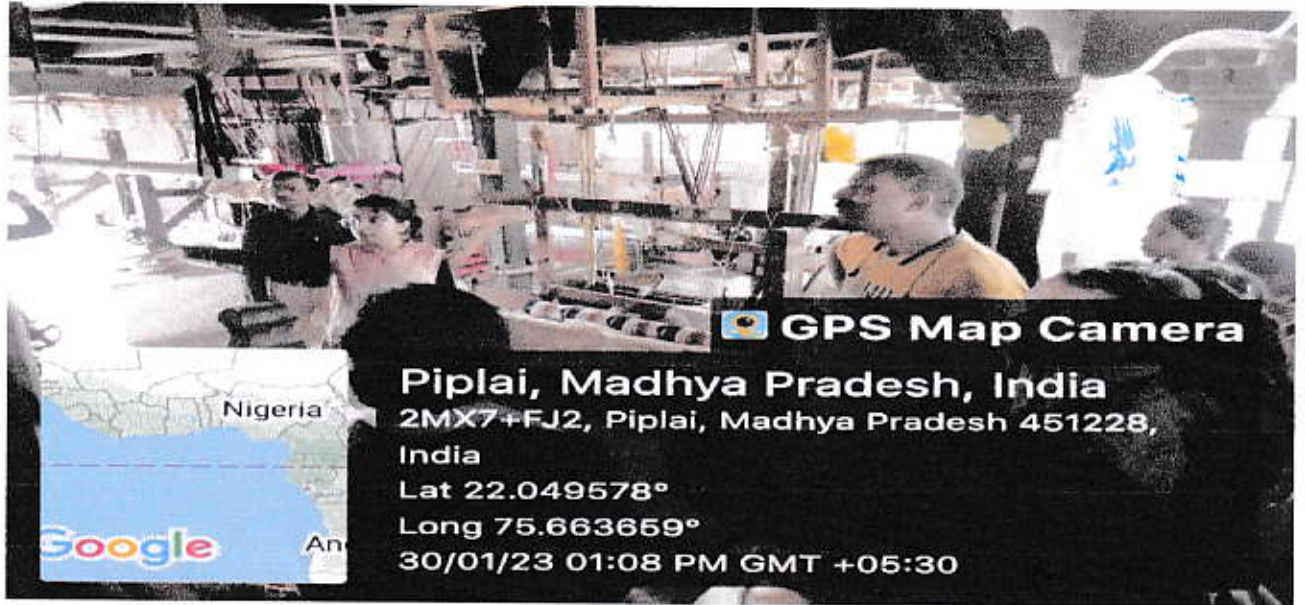

GULAB BAI YADAV SMRITI SHIKSHA MAHAVIDYALAYA,

BORAWAN

NAAC
ACCREDITED
GRADE "B"

TEH-KASRAWAD, DISTRICT-KHARGONE (M.P.)

Recognized by NCTE, Affiliated by Devi Ahilya Vishwavidyalaya Indore

www.gbysm.com

Telephone No: 07282-277854

Prof. S.K. Tiwari
Principal
Swa. Gulab Bai Yadav Smriti
Shiksha Mahavidyalaya
Email: principal.gbysm@gmail.com